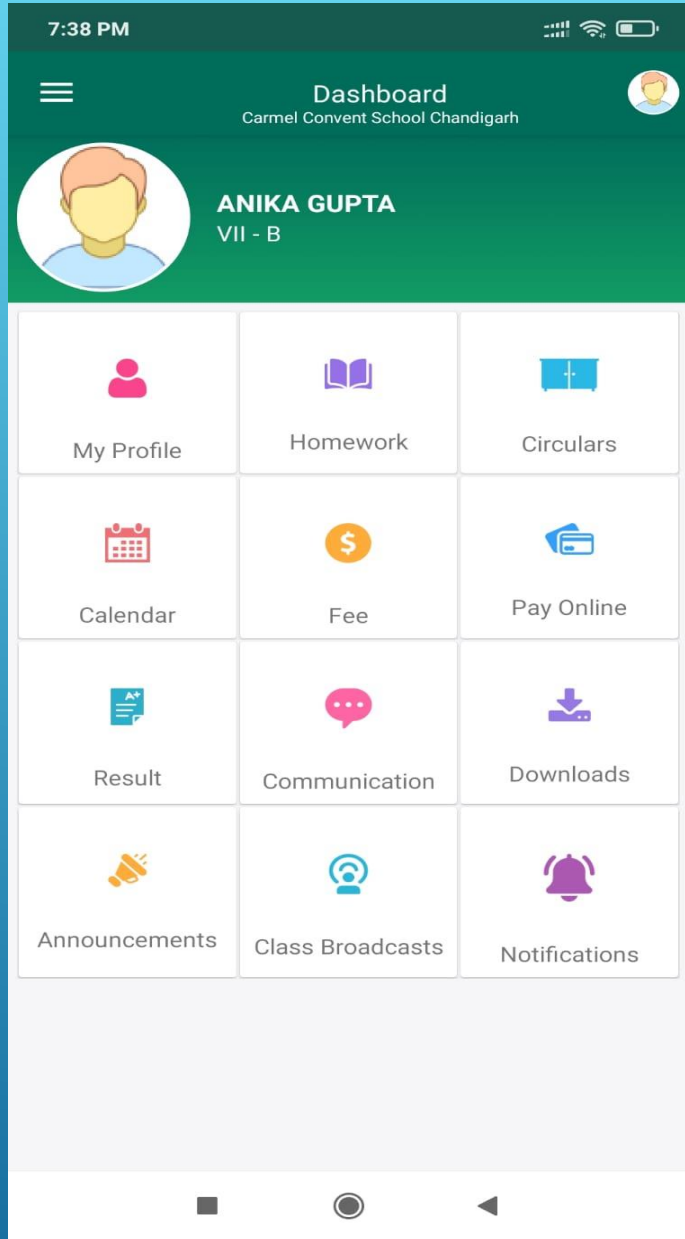

# HOW TO ADD SIBLINGS

You can also access the same on desktops / laptops:

1. Visit school website → [carmelconvent.org](https://carmelconvent.org) → Click on “PARENT’S LOGIN”
2. Select the class tab
3. Fill the same logins you are using in Mobile app.