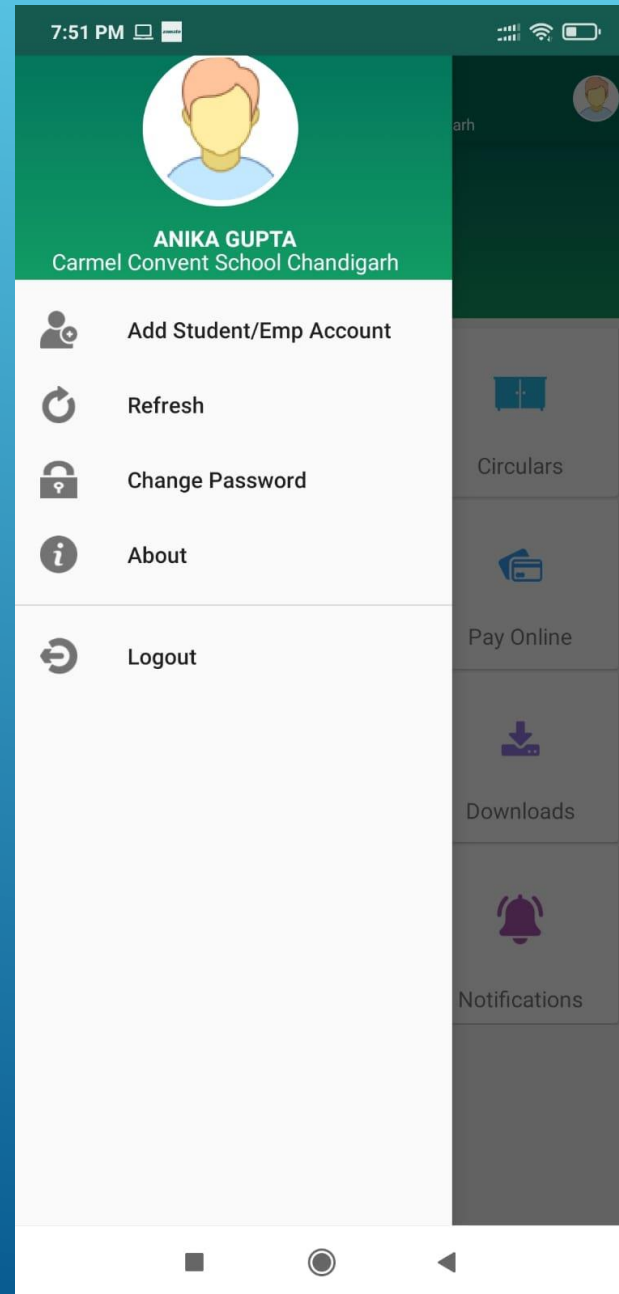

# HOW TO ADD SIBLINGS

You can also access the same on desktops / laptops:

1. Visit school website → [carmelconvent.org](https://carmelconvent.org) → Click on “PARENT’S LOGIN”
2. Select the class tab
3. Fill the same logins you are using in Mobile app.