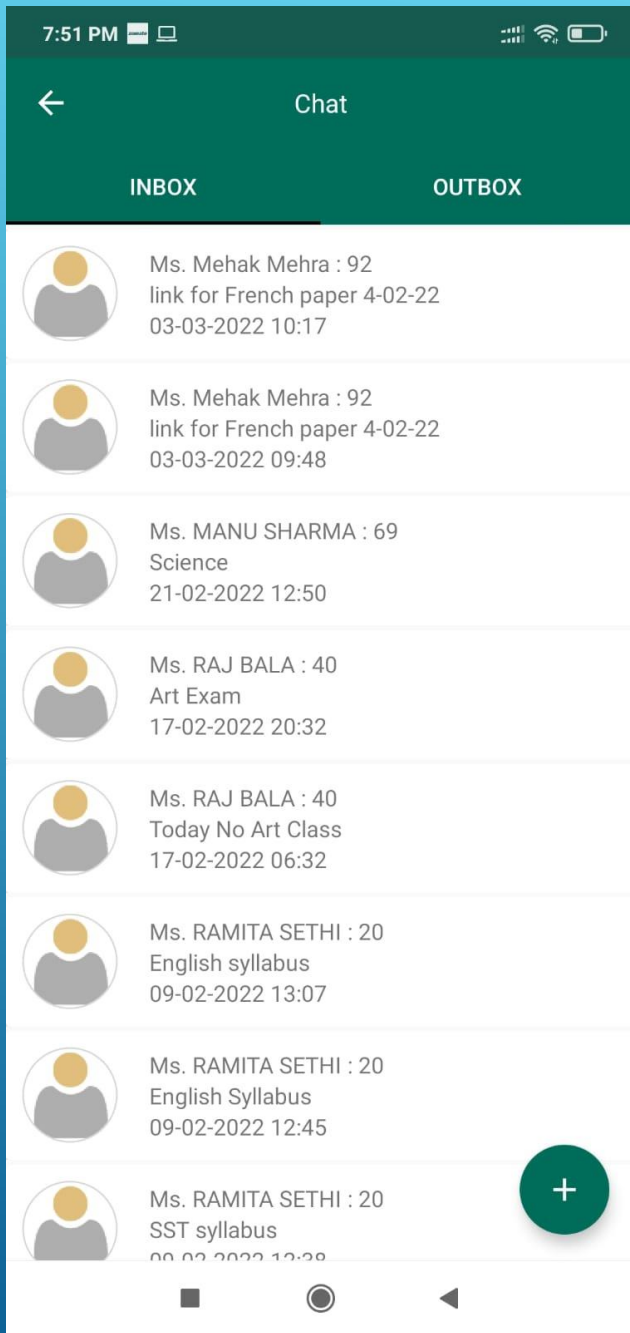

# HOW TO ADD SIBLINGS

You can also access the same on desktops / laptops:

1. Visit school website → [carmelconvent.org](https://carmelconvent.org) → Click on “PARENT’S LOGIN”
2. Select the class tab
3. Fill the same logins you are using in Mobile app.