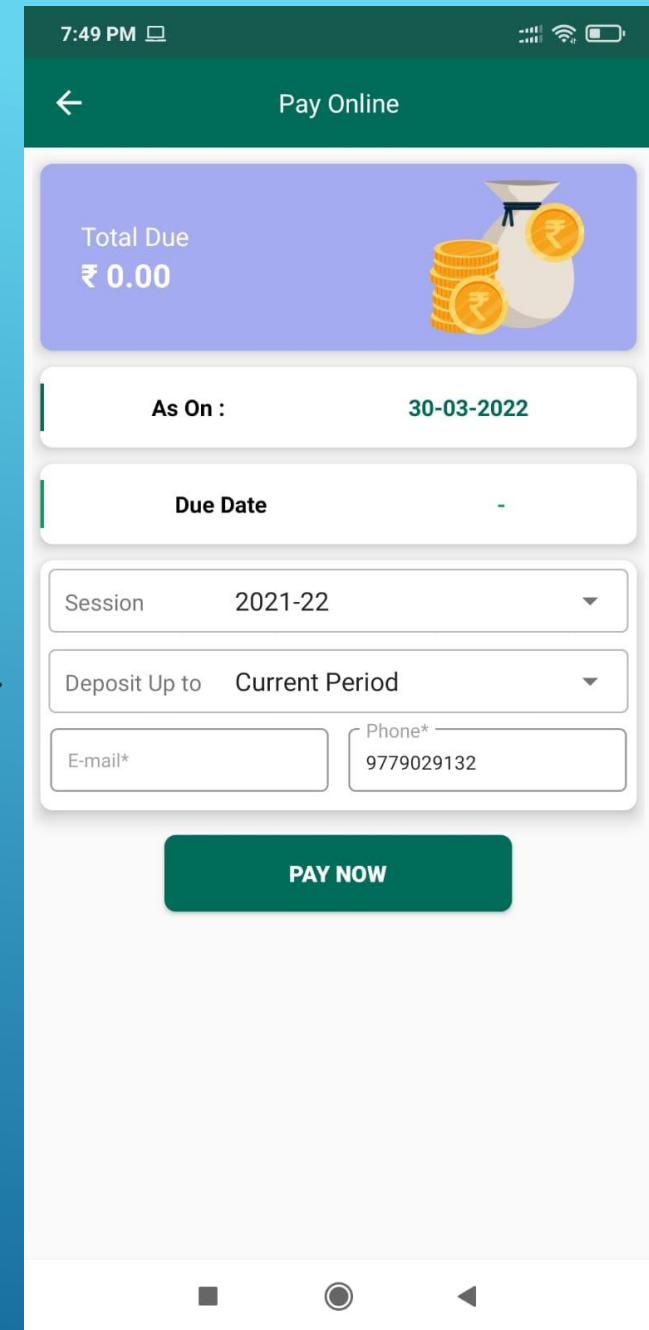

# HOW TO ADD SIBLINGS

You can also access the same on desktops / laptops:

1. Visit school website → [carmelconvent.org](https://carmelconvent.org) → Click on “PARENT’S LOGIN”
2. Select the class tab
3. Fill the same logins you are using in Mobile app.