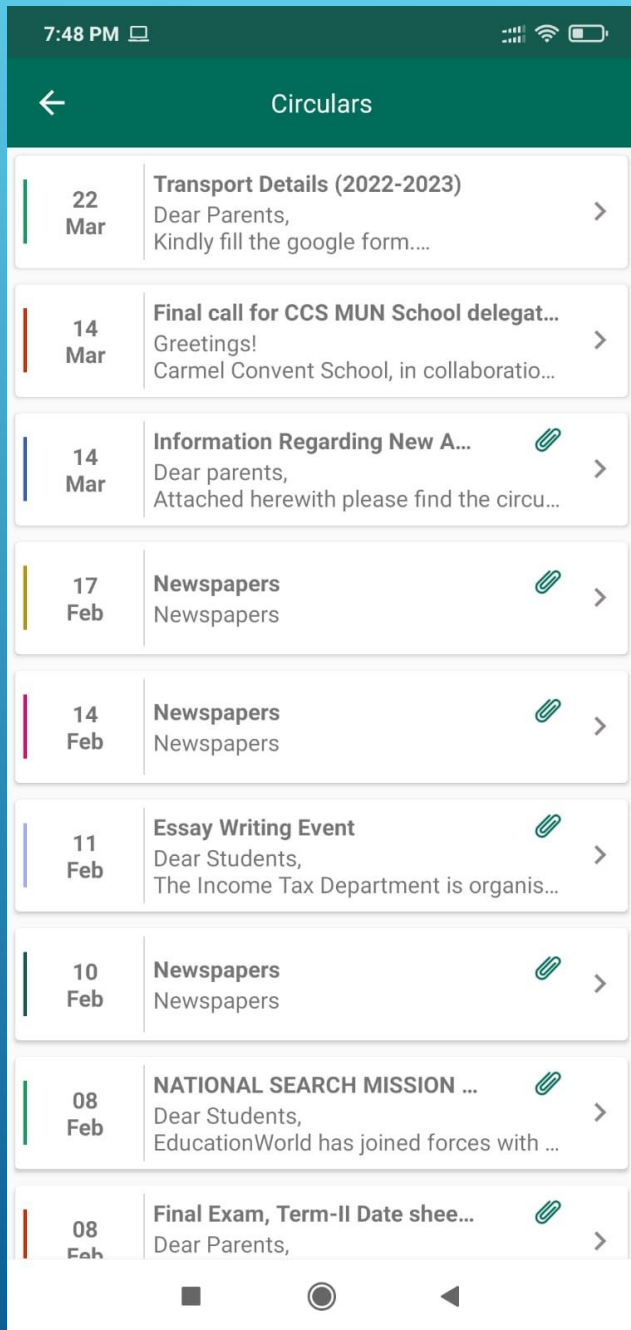

# HOW TO ADD SIBLINGS

You can also access the same on desktops / laptops:

1. Visit school website → [carmelconvent.org](https://carmelconvent.org) → Click on “PARENT’S LOGIN”
2. Select the class tab
3. Fill the same logins you are using in Mobile app.