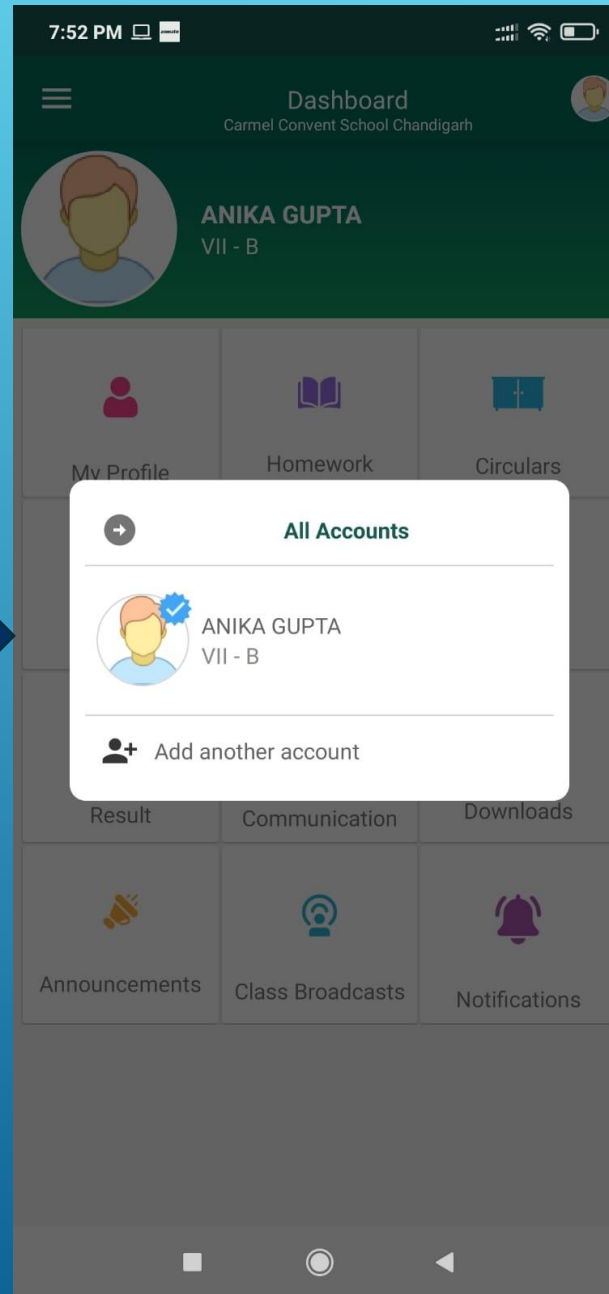

# HOW TO ADD SIBLINGS

You can also access the same on desktops / laptops:

1. Visit school website → [carmelconvent.org](https://carmelconvent.org) → Click on “PARENT’S LOGIN”
2. Select the class tab
3. Fill the same logins you are using in Mobile app.