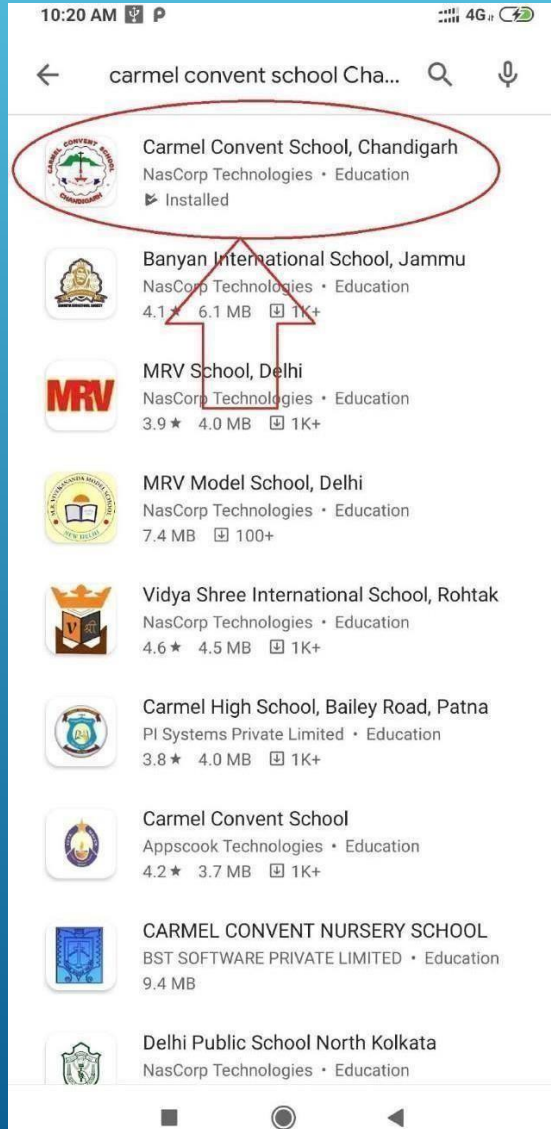

# HOW TO ADD SIBLINGS

You can also access the same on desktops / laptops:

1. Visit school website → [carmelconvent.org](https://carmelconvent.org) → Click on “PARENT’S LOGIN”
2. Select the class tab
3. Fill the same logins you are using in Mobile app.