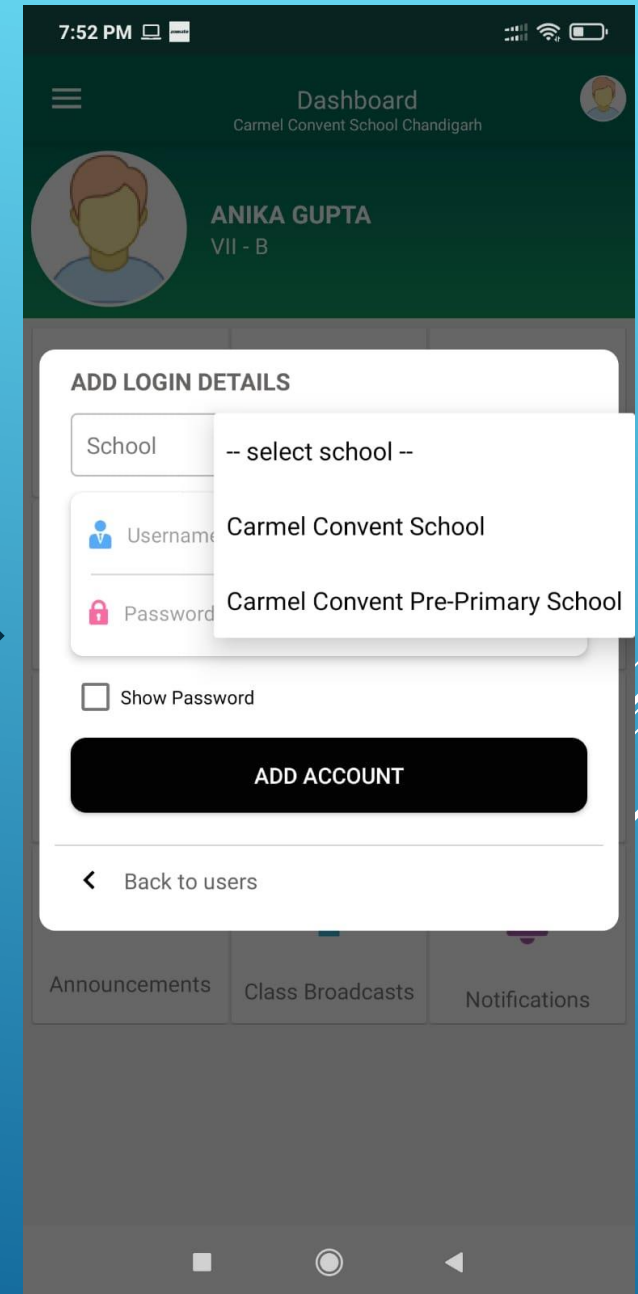

# HOW TO ADD SIBLINGS

You can also access the same on desktops / laptops:

1. Visit school website → [carmelconvent.org](https://carmelconvent.org) → Click on “PARENT’S LOGIN”
2. Select the class tab
3. Fill the same logins you are using in Mobile app.