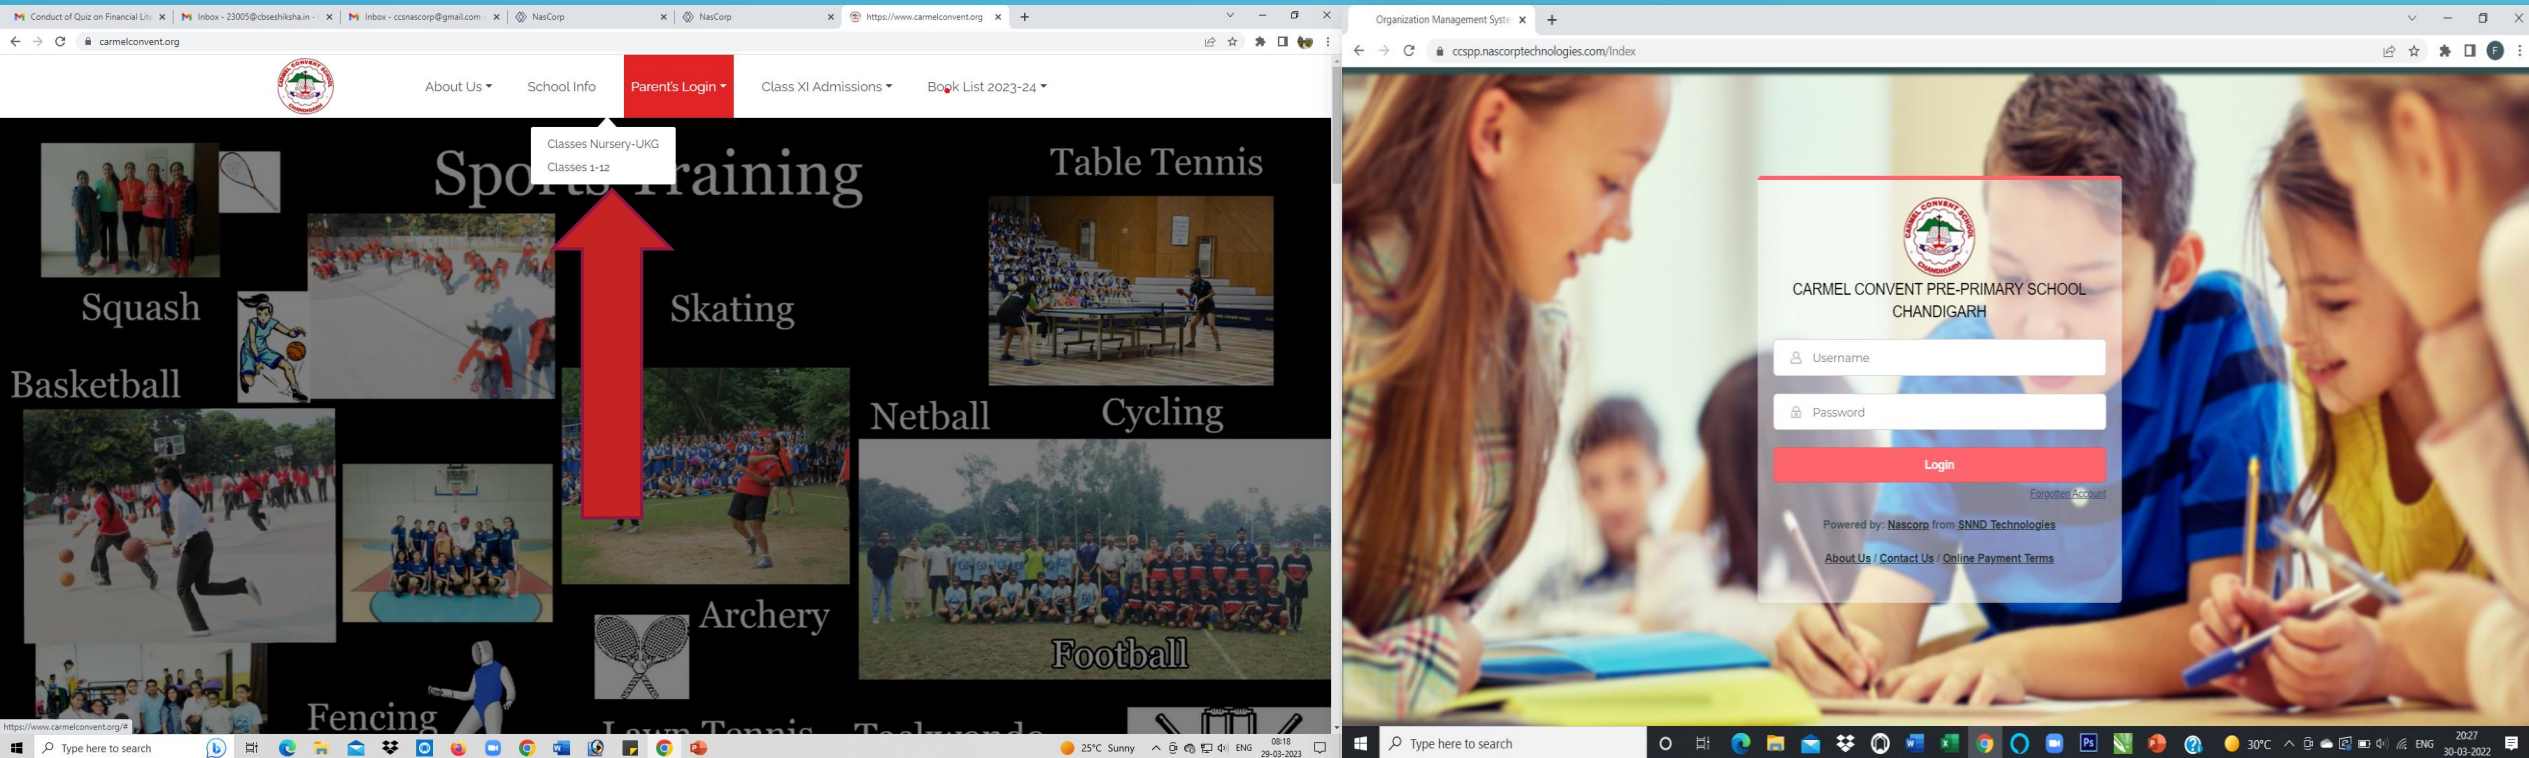

# ONLINE FACILITIES SCHOOLS' MOBILE APP

# HOW TO ADD SIBLINGS

You can also access the same on desktops / laptops:

1. Visit school website → [carmelconvent.org](https://carmelconvent.org) → Click on “PARENT’S LOGIN”
2. Select the class tab
3. Fill the same logins you are using in Mobile app.