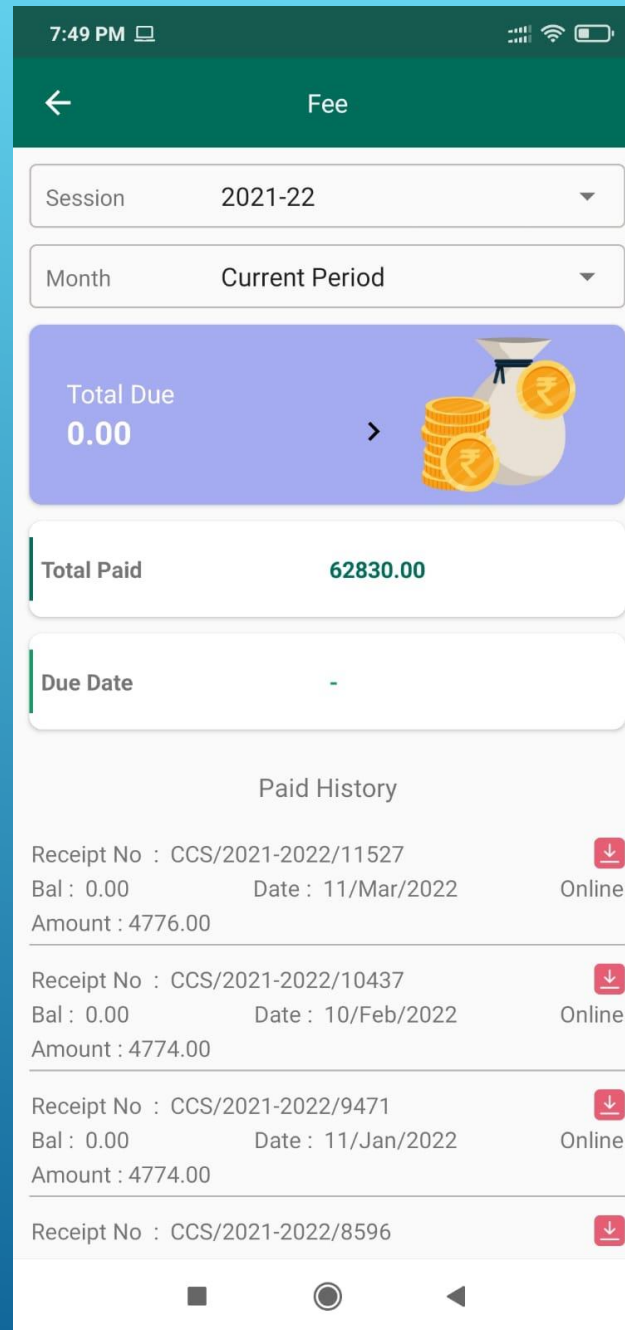

# HOW TO ADD SIBLINGS

You can also access the same on desktops / laptops:

1. Visit school website → [carmelconvent.org](https://carmelconvent.org) → Click on “PARENT’S LOGIN”
2. Select the class tab
3. Fill the same logins you are using in Mobile app.