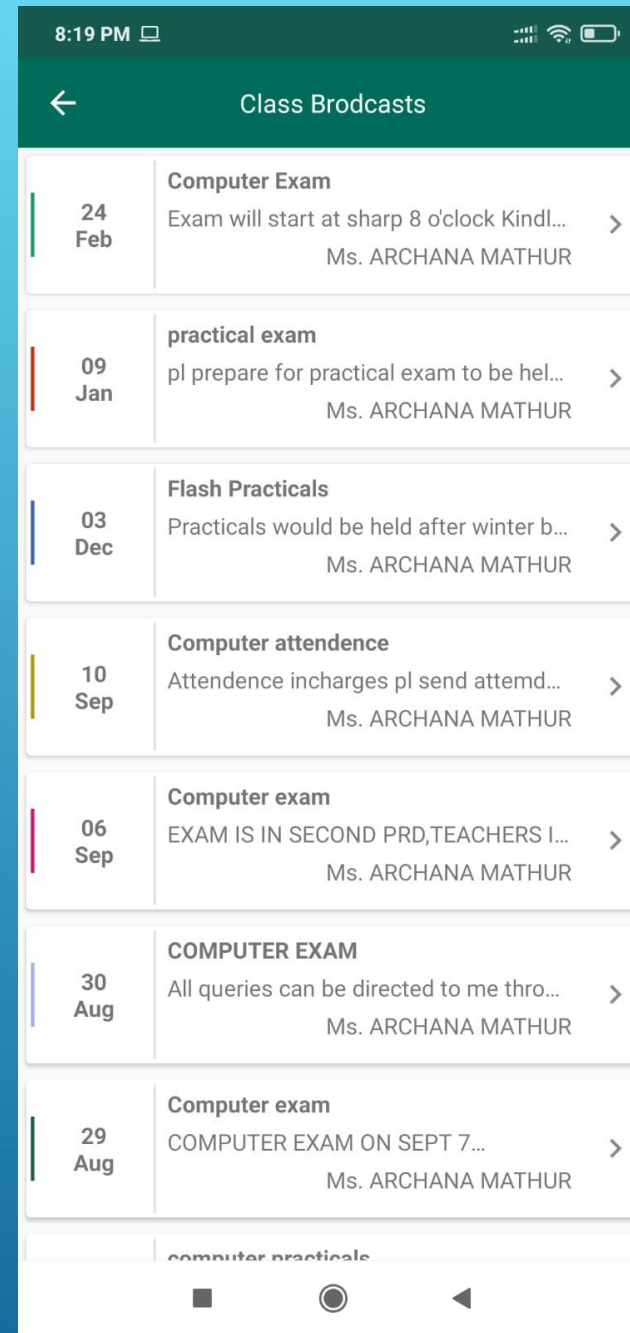

# HOW TO ADD SIBLINGS

You can also access the same on desktops / laptops:

1. Visit school website → [carmelconvent.org](https://carmelconvent.org) → Click on “PARENT’S LOGIN”
2. Select the class tab
3. Fill the same logins you are using in Mobile app.