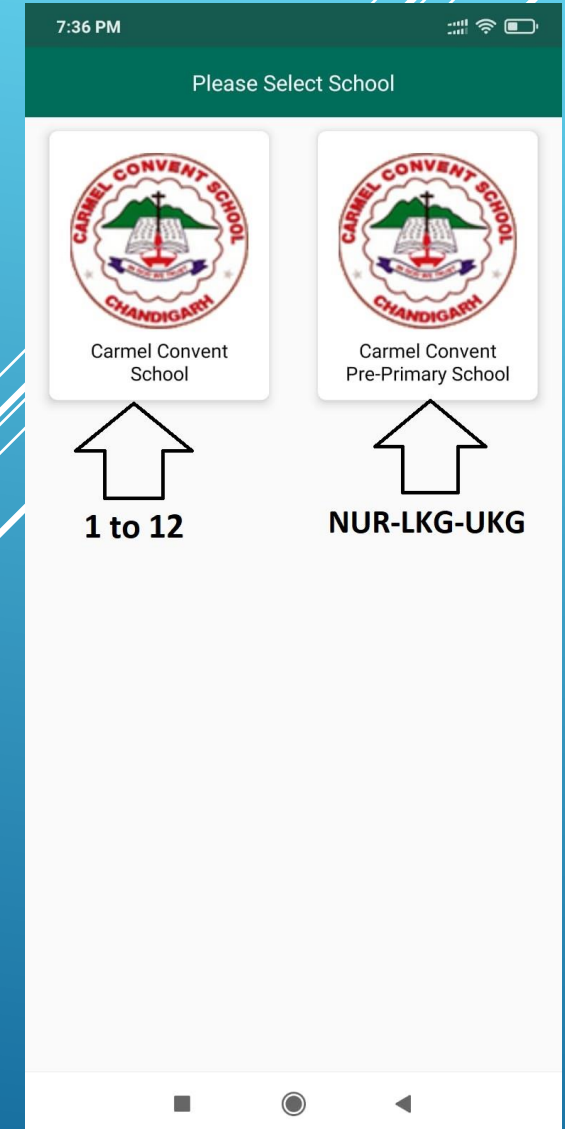

# HOW TO ADD SIBLINGS

You can also access the same on desktops / laptops:

1. Visit school website → [carmelconvent.org](https://carmelconvent.org) → Click on “PARENT’S LOGIN”
2. Select the class tab
3. Fill the same logins you are using in Mobile app.